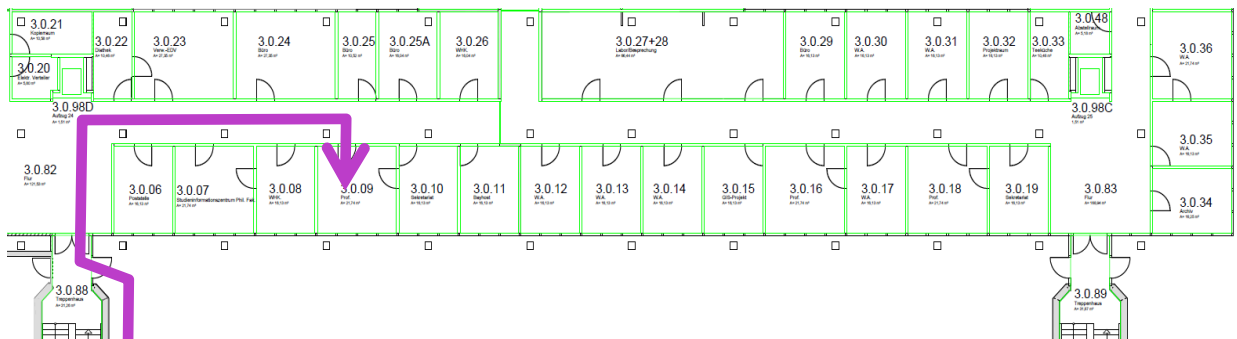

Arrival by taxi to the Chair of Prof. Spoerer

If you take a taxi please do NOT specify as destination "Universitätsstraße 31", otherwise you will end up at the other end of the university (see the black circle on the map below). Please specify "Albertus-Magnus-Straße, Ostende des Tunnels" (it means the east end of the tunnel in the Albertus-Magnus-Street), then you get out of the taxi directly in front of our offices (see the black box below).

In the building "Philosophy/Theology" take the first corridor to your right. The office is behind the fourth door on your right hand side (PT 3.0.9).

Tunnel

Albertus-Magnus-Straße