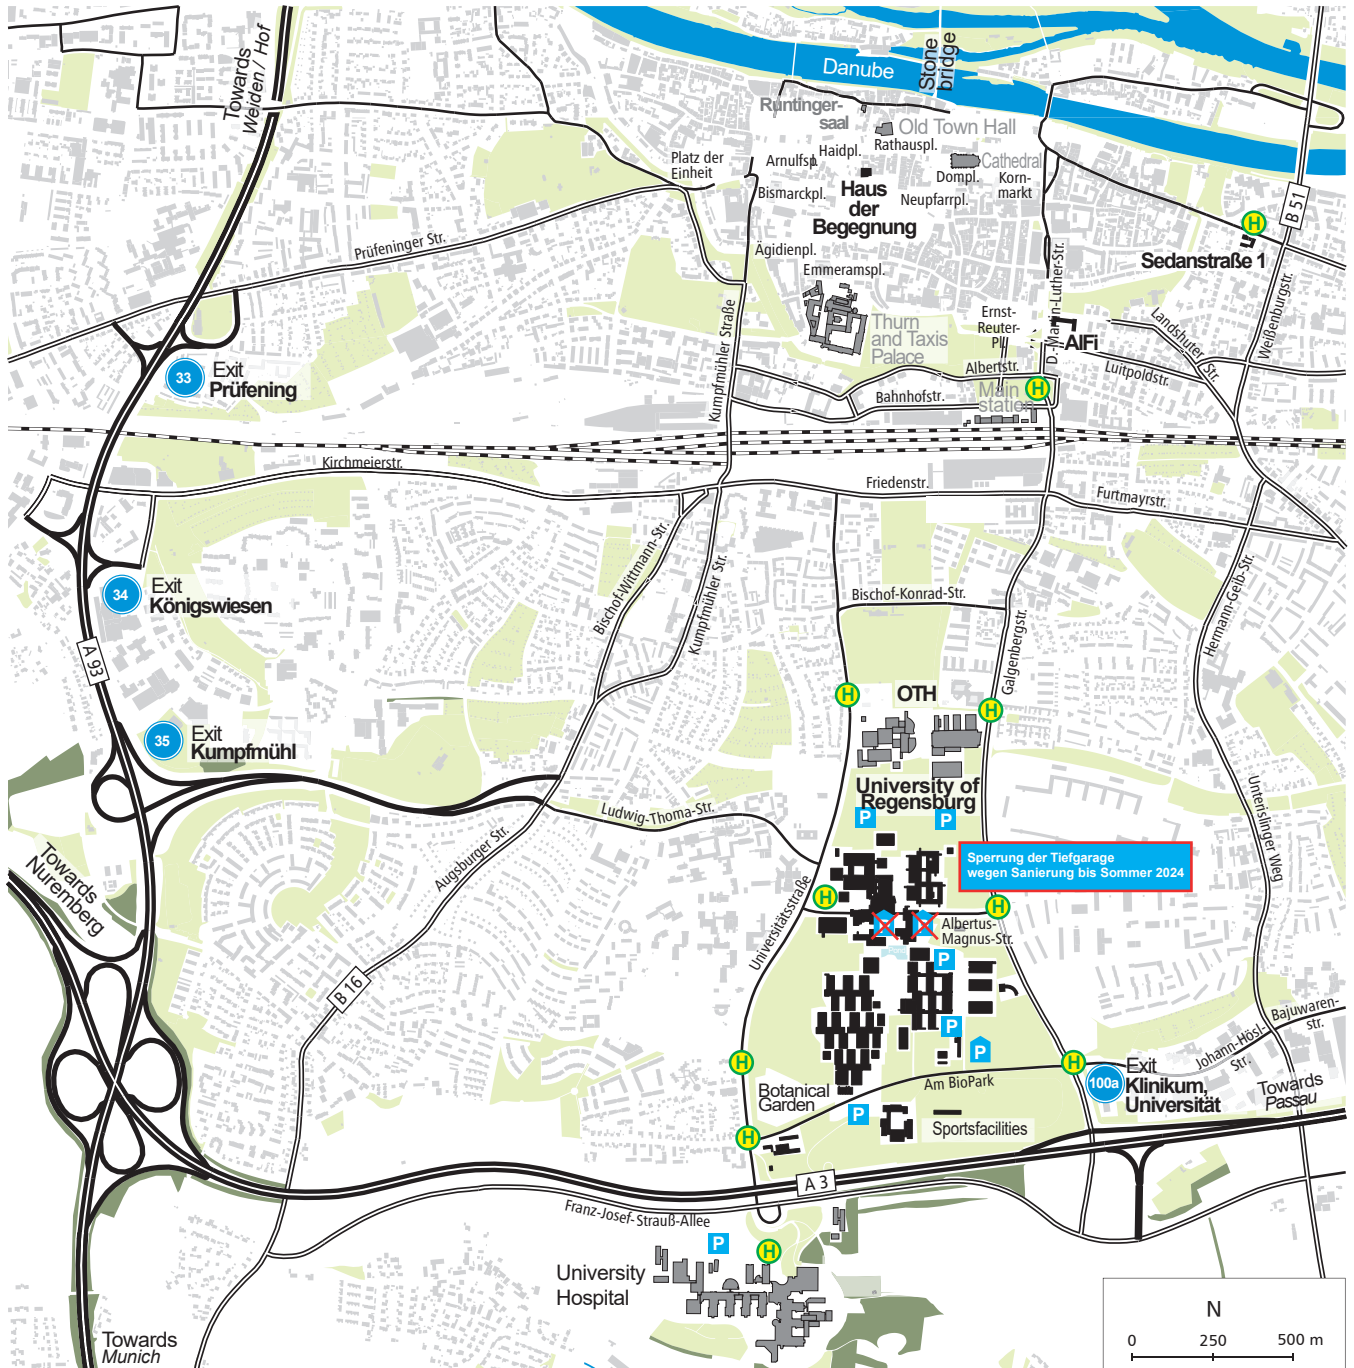

How to get to the University of Regensburg

Design and construction: S. Fischer, Univ. Regensburg - Chair of Economic Geography 2008; map basis: City of Regensburg, Urban Development Office 2007.

- P
- P
- Bus stops

Routes

2B, 4, 6, 11, C1, C2, C4C6

Busstop: Universität / University

- Motorway
- Main road
- Side road
- Train track

- University of Regensburg
-
-

Addresses

University of Regensburg
 Universitätsstraße 31, 93053 Regensburg

University hospital
 Franz-Josef-Strauß-Allee 11, 93053 Regensburg