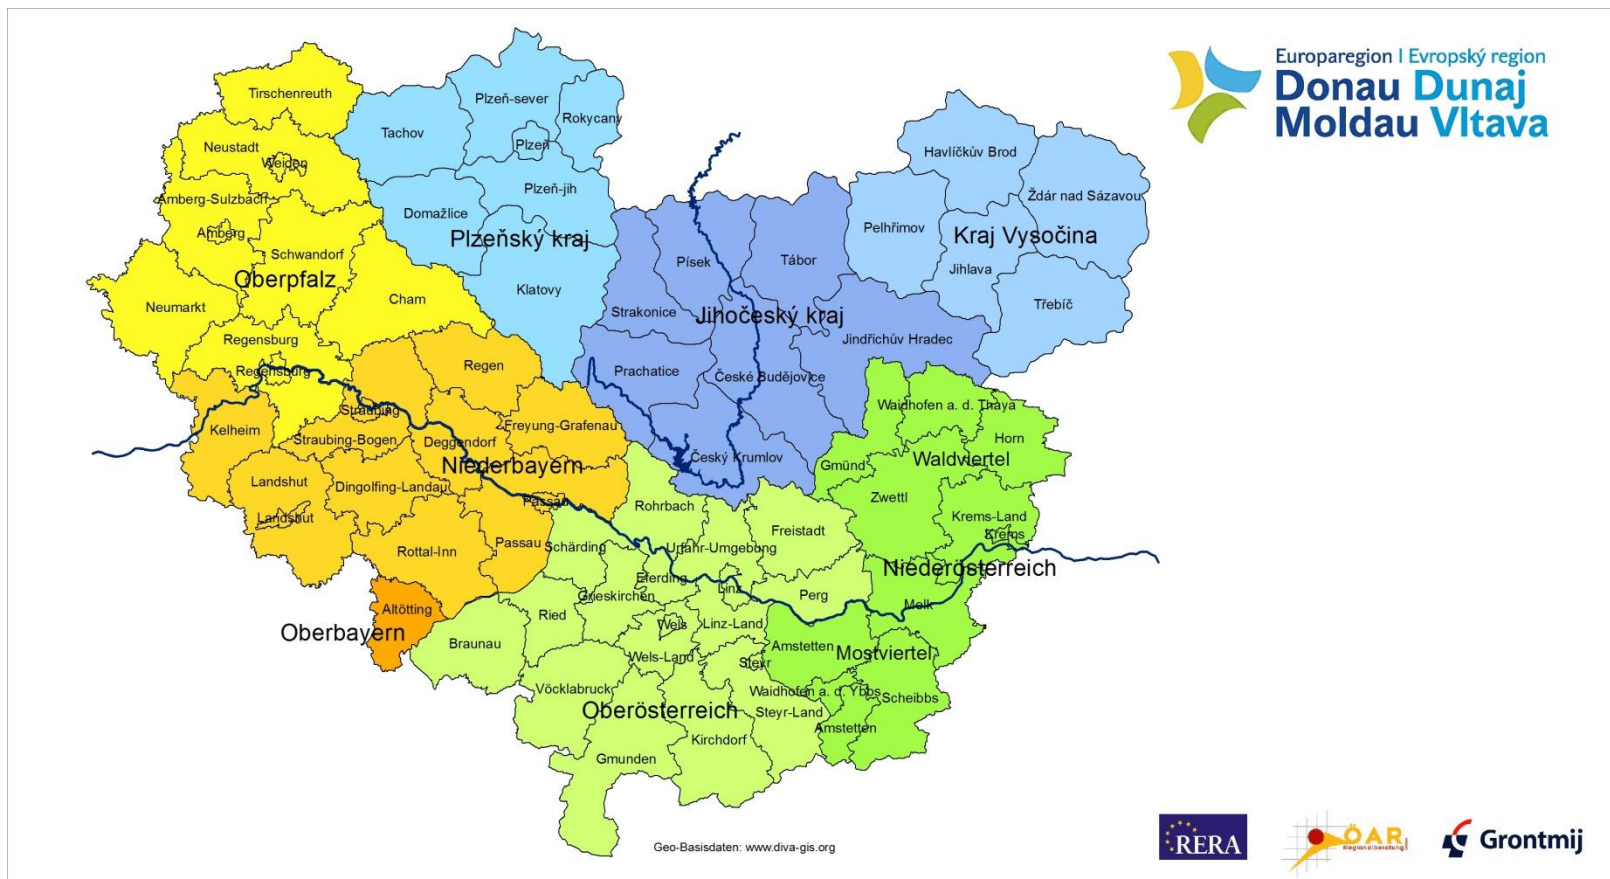

Europaregion | Evropský region
Donau Dunaj
Moldau Vltava

Presentation of European Region Danube-Vltava

Bayerisches Staatsministerium der Finanzen,
für Landesentwicklung und Heimat

European Region Danube-Vltava

6 mio. inhabitants, 60.000 km², 3 states, 7 regions, 2 languages
GDP: position 13 in comparison to 27 EU-member states

Knowledge platforms

7 regions – 7 interest fields – 7 knowledge platforms

Themes and responsibilities:

- Cooperations of universities and colleges → EUREGIO (Lower Bavaria)
- research & innovation → Region of Upper Palatinate
- renewable energy & energy efficiency → Lower Austria
- cluster & business cooperations → Upper Austria
- tourism → Region Plzeň
- mobility, accessibility & transportation → Region South Bohemia
- qualified working force and flexible job market → Region Vysočina